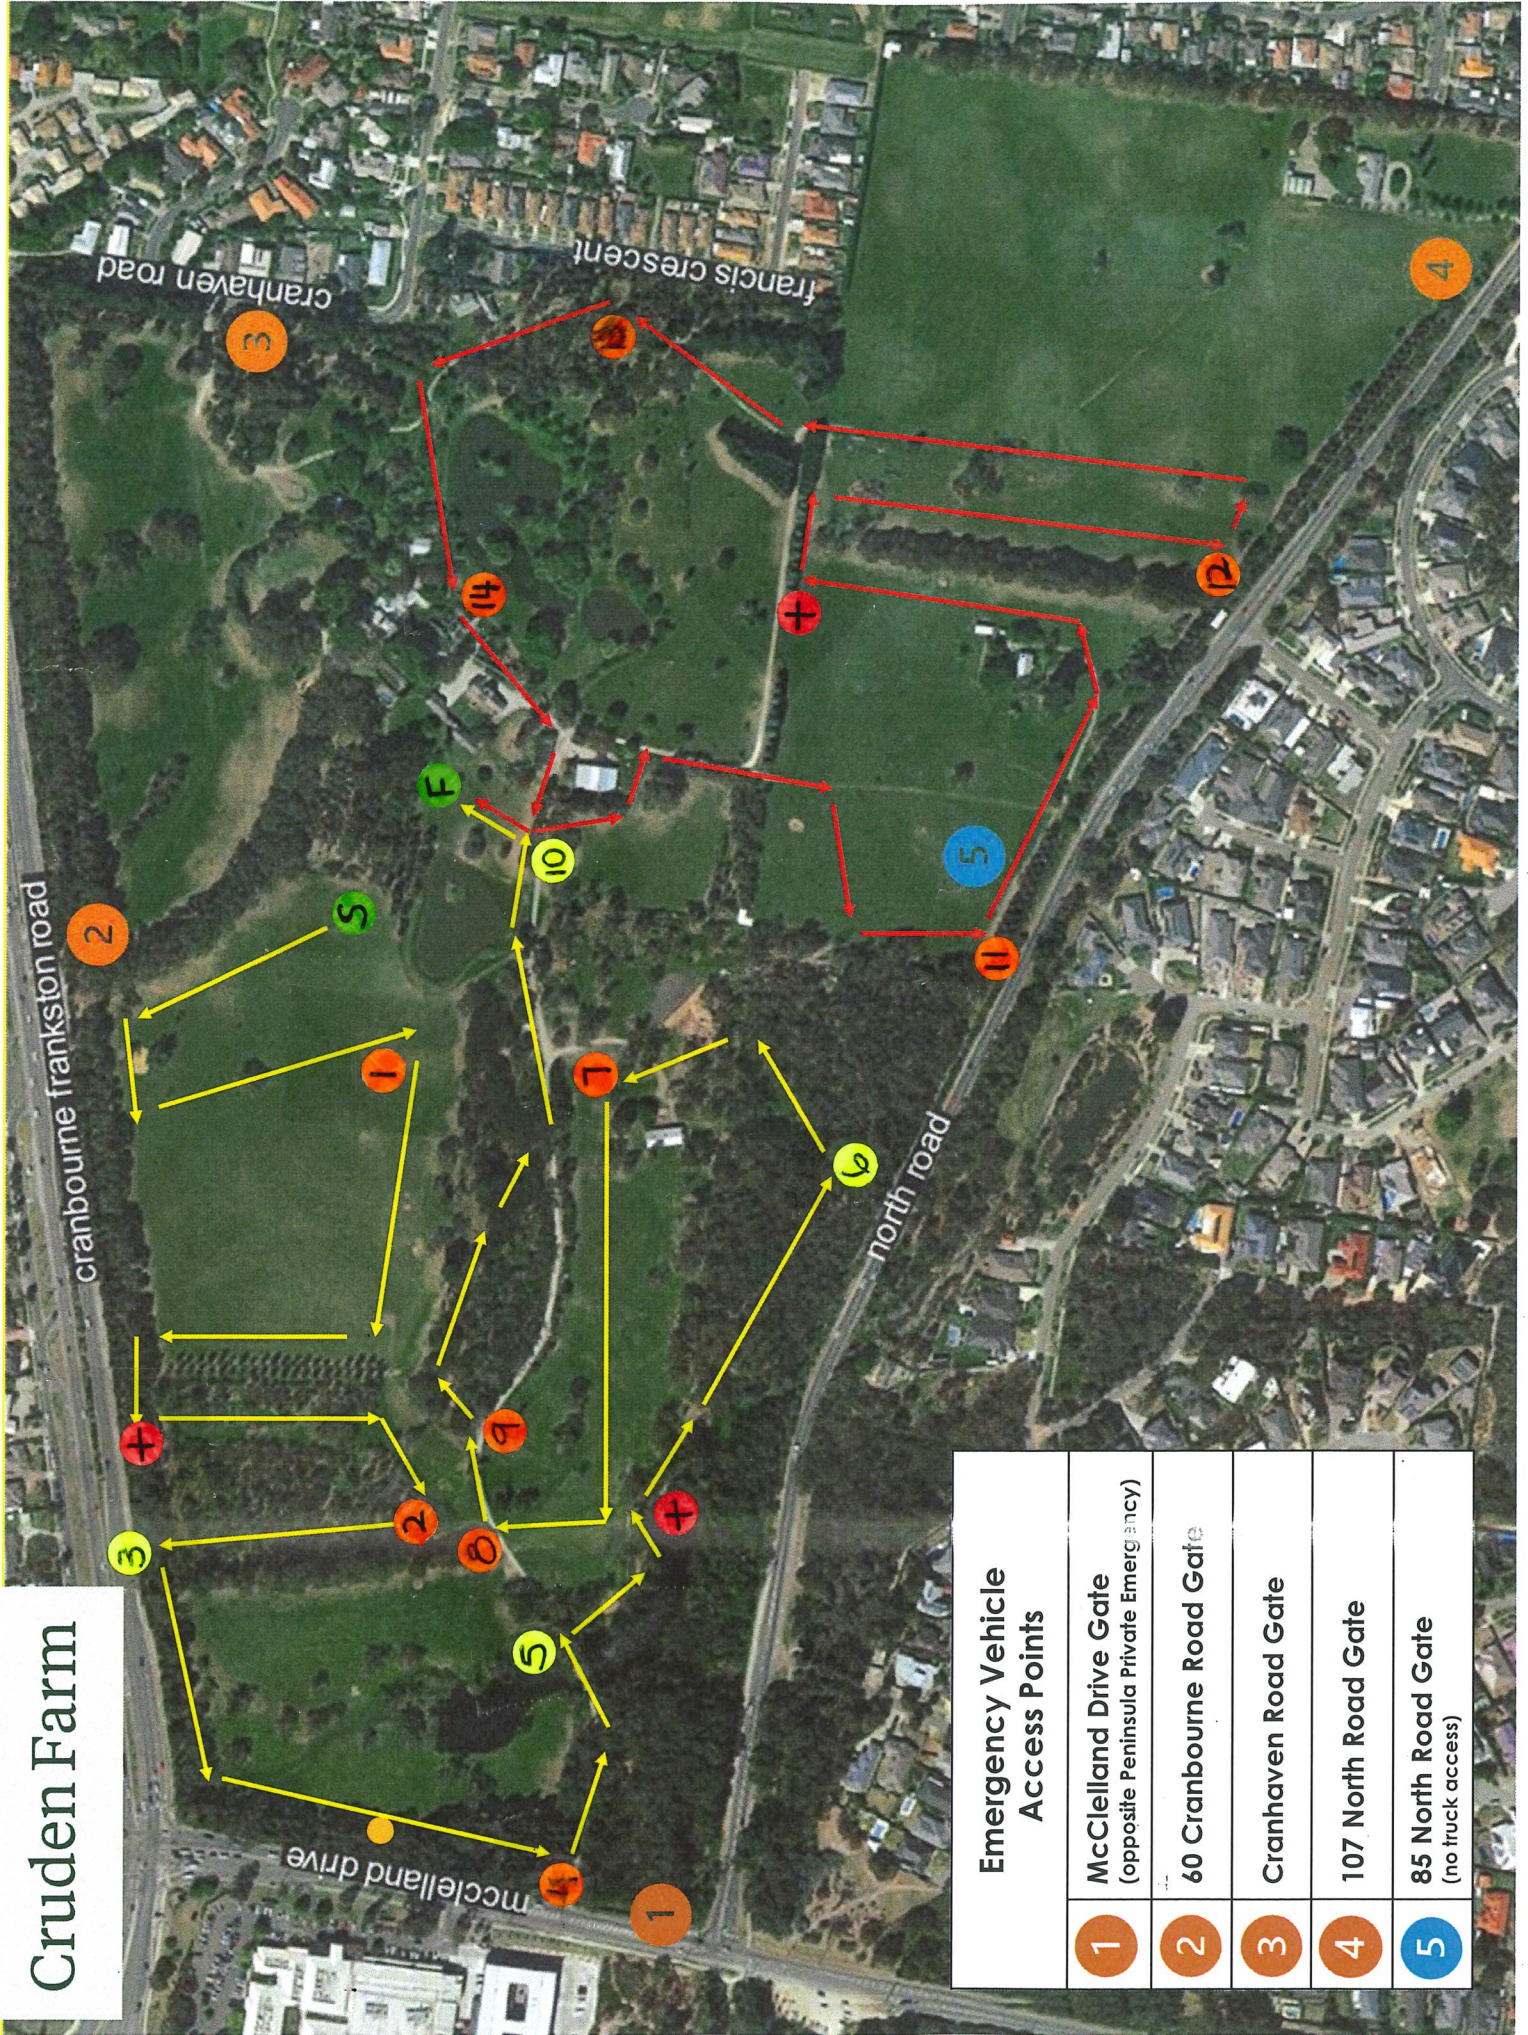

Cruden Farm

Emergency Vehicle Access Points	
1	McClelland Drive Gate (opposite Peninsula Private Emergency)
2	60 Cranbourne Road Gate
3	Cranhaven Road Gate
4	107 North Road Gate
5	85 North Road Gate (no truck access)